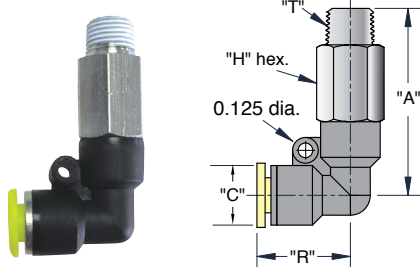

Codo hembra

(paquete de 5 unidades)

Tubería	Rosca "T"	No. de parte	"A"	"C"	"H" Hex.	"R"
1/8"	#10-32 1/8" NPT	PQ-FE04N	0.830"	0.410"	7/16" 1/2"	0.720"
		PQ-FE04P	0.950"			
5/32"	#10-32 1/8" NPT	PQ-FE05N	0.850"	0.410"	7/16" 9/16"	0.722"
		PQ-FE05P	0.990"			
1/4"	#10-32 1/8" NPT 1/4" NPT	PQ-FE08N	0.940"	0.524"	7/16" 9/16"	0.840"
		PQ-FE08P	1.030"			
5/16"	1/8" NPT 1/4" NPT	PQ-FE10P	1.120"	0.580"	7/16" 9/16"	0.900"
		PQ-FE10Q	1.220"			
3/8"	1/4" NPT 3/8" NPT	PQ-FE12Q	1.390"	0.720"	11/16" 7/8"	1.100"
		PQ-FE12W	1.420"			

Codo extendido

(paquete de 5 unidades)

Tubería	Rosca "T"	No. de parte	"A"	"C"	"H" Hex.	"R"
5/32"	#10-32 1/8" NPT	PQ-EE05N	0.722"	0.410"	7/16"	1.360"
		PQ-EE05P				1.480"
1/4"	1/8" NPT 1/4" NPT 1/2" NPT	PQ-EE08P	0.840"	0.524"	9/16" 11/16"	1.640"
		PQ-EE08Q				1.820"
5/16"	1/8" NPT 1/4" NPT 3/8" NPT	PQ-EE10P	0.900"	0.580"	1/2" 9/16" 11/16"	1.810"
		PQ-EE10Q				1.900"
3/8"	1/4" NPT 3/8" NPT 1/2" NPT	PQ-EE12Q	1.100"	0.720"	9/16" 7/8"	2.170"
		PQ-EE12W				2.170"
1/2"	3/8" NPT 1/2" NPT	PQ-EE16W	1.160"	0.850"	11/16" 7/8"	2.470"
		PQ-EE16Z				2.600"

Codo universal

(paquete de 5 unidades)

Tubería	Rosca "T"	No. de parte	"A"	"C"	"R"	"H" Hex.
5/32"	#10-32 1/8" NPT	PQ-UE05N	0.820"	0.410"	0.790"	5/16"
		PQ-UE05P	0.920"			7/16"
4 mm*	M5 x 0.8 R1/8	PQ-UE04M5	0.831"	0.410"	0.790"	8 mm
		PQ-UE04MR	0.921"			10 mm
6 mm*	M5 x 0.8 R1/8 R1/4	PQ-UE06M5	0.976"	0.953"	0.790"	12 mm
		PQ-UE06MR				1.059"
1/4"	#10-32 1/8" NPT 1/4" NPT	PQ-UE08N	0.990"	0.940"	0.790"	1/2"
		PQ-UE08P				1.020"
5/16"	1/8" NPT 1/4" NPT 3/8" NPT	PQ-UE10P	1.120"	0.580"	1.020"	9/16"
		PQ-UE10Q				1.430"
8 mm*	R1/8 R1/4 R3/8	PQ-UE08MR	1.120"	0.580"	1.000"	14 mm
		PQ-UE08M2				1.410"
3/8"	1/4" NPT 3/8" NPT	PQ-UE12Q	1.320"	0.720"	1.180"	11/16"
		PQ-UE12W				1.430"