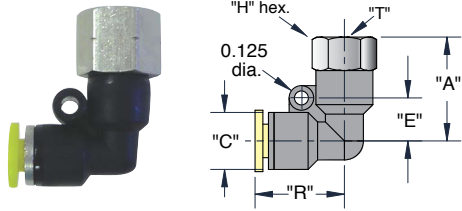

Codo hembra

(paquete de 5 unidades)

Tubería	Rosca "T"	No. de parte	"A"	"C"	"H" Hex.	"R"
1/8"	#10-32 1/8" NPT	PQ-FE04N	0.830"	0.410"	7/16" 1/2"	0.720"
		PQ-FE04P	0.950"			
5/32"	#10-32 1/8" NPT	PQ-FE05N	0.850"	0.410"	7/16" 9/16"	0.722"
		PQ-FE05P	0.990"			
1/4"	#10-32 1/8" NPT 1/4" NPT	PQ-FE08N	0.940"	0.524"	7/16" 9/16"	0.840"
		PQ-FE08P	1.030"			
5/16"	1/8" NPT 1/4" NPT	PQ-FE10P	1.120"	0.580"	7/16" 9/16"	0.900"
		PQ-FE10Q	1.220"			
3/8"	1/4" NPT 3/8" NPT	PQ-FE12Q	1.390"	0.720"	11/16" 7/8"	1.100"
		PQ-FE12W	1.420"			

Codo extendido

(paquete de 5 unidades)

Tubería	Rosca "T"	No. de parte	"A"	"C"	"H" Hex.	"R"
5/32"	#10-32 1/8" NPT	PQ-EE05N	0.722"	0.410"	7/16"	1.360"
		PQ-EE05P				1.480"
1/4"	1/8" NPT 1/4" NPT 1/2" NPT	PQ-EE08P	0.840"	0.524"	9/16" 11/16"	1.640"
		PQ-EE08Q				1.820"
5/16"	1/8" NPT 1/4" NPT 3/8" NPT	PQ-EE10P	0.900"	0.580"	1/2" 9/16" 11/16"	1.810"
		PQ-EE10Q				1.900"
3/8"	1/4" NPT 3/8" NPT 1/2" NPT	PQ-EE12Q	1.100"	0.720"	9/16" 7/8"	2.170"
		PQ-EE12W				2.170"
1/2"	3/8" NPT 1/2" NPT	PQ-EE16W	1.160"	0.850"	11/16" 7/8"	2.470"
		PQ-EE16Z				2.600"

Conector en Y

(paquete de 5 unidades)

Tubería	Rosca "T"	No. de parte	"A"	"C"	"H" Hex.
1/8"	#10-32 1/8" NPT	PQ-YC04N	1.630"	0.410"	7/16"
		PQ-YC04P	1.660"		
5/32"	#10-32 1/8" NPT	PQ-YC05N	1.630"	0.410"	7/16"
		PQ-YC05P	1.660"		
1/4"	#10-32 1/8" NPT 1/4" NPT	PQ-YC08N	1.690"	0.524"	1/2"
		PQ-YC08P	1.770"		
5/16"	1/8" NPT 1/4" NPT	PQ-YC08Q	1.830"	0.580"	9/16"
		PQ-YC10P	1.830"		
3/8"	1/4" NPT 3/8" NPT	PQ-YC10Q	1.900"	0.720"	11/16"
		PQ-YC12Q	2.340"		
1/2"	3/8" NPT 1/2" NPT	PQ-YC12W	2.400"	0.850"	7/8"
		PQ-YC16W	2.500"		
		PQ-YC16Z	2.600"		

* Los conectores tienen un botón de liberación verde

Nota: Los conectores con rosca para tuberías NPT, R1/8, R1/4 y R3/8 se suministran con sellador pre aplicado.