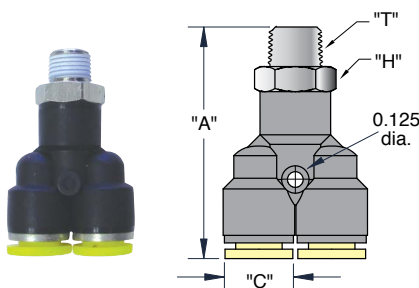

Codo extendido

(paquete de 5 unidades)

Tubería	Rosca "T"	No. de parte	"A"	"C"	"H" Hex.	"R"
5/32"	#10-32 1/8" NPT	PQ-EE05N	0.722"	0.410"	7/16"	1.360"
		PQ-EE05P				1.480"
1/4"	1/8" NPT 1/4" NPT 1/2" NPT	PQ-EE08P	0.840"	0.524"	9/16" 11/16"	1.640"
		PQ-EE08Q				1.820"
5/16"	1/8" NPT 1/4" NPT 3/8" NPT	PQ-EE10P	0.900"	0.580"	1/2" 9/16" 11/16"	1.810"
		PQ-EE10Q				1.900"
3/8"	1/4" NPT 3/8" NPT 1/2" NPT	PQ-EE12Q	1.100"	0.720"	9/16" 7/8"	2.170"
		PQ-EE12W				2.170"
1/2"	3/8" NPT 1/2" NPT	PQ-EE16W	1.160"	0.850"	11/16" 7/8"	2.470"
		PQ-EE16Z				2.600"

Codo universal

(paquete de 5 unidades)

Tubería	Rosca "T"	No. de parte	"A"	"C"	"R"	"H" Hex.
5/32"	#10-32 1/8" NPT	PQ-UE05N	0.820"	0.410"	0.790"	5/16"
		PQ-UE05P	0.920"			7/16"
4 mm*	M5 x 0.8 R1/8	PQ-UE04M5	0.831"	0.410"	0.790"	8 mm
		PQ-UE04MR	0.921"			10 mm
6 mm*	M5 x 0.8 R1/8 R1/4	PQ-UE06M5	0.976"	0.953"	0.790"	12 mm
		PQ-UE06MR				1.059"
1/4"	#10-32 1/8" NPT 1/4" NPT	PQ-UE08N	0.990"	0.940"	0.790"	1/2"
		PQ-UE08P				1.020"
5/16"	1/8" NPT 1/4" NPT 3/8" NPT	PQ-UE10P	1.120"	0.580"	1.020"	9/16"
		PQ-UE10Q				1.430"
8 mm*	R1/8 R1/4 R3/8	PQ-UE08MR	1.120"	0.580"	1.000"	14 mm
		PQ-UE08M2				1.410"
3/8"	1/4" NPT 3/8" NPT	PQ-UE12Q	1.320"	0.720"	1.180"	11/16"
		PQ-UE12W				1.430"

Conector en Y

(paquete de 5 unidades)

Tubería	Rosca "T"	No. de parte	"A"	"C"	"H" Hex.
1/8"	#10-32 1/8" NPT	PQ-YC04N	1.630"	0.410"	7/16"
		PQ-YC04P	1.660"		
5/32"	#10-32 1/8" NPT	PQ-YC05N	1.630"	0.410"	7/16"
		PQ-YC05P	1.660"		
1/4"	#10-32 1/8" NPT 1/4" NPT	PQ-YC08N	1.690"	0.524"	1/2"
		PQ-YC08P	1.770"		
5/16"	1/8" NPT 1/4" NPT	PQ-YC08Q	1.830"	0.580"	9/16"
		PQ-YC10P	1.830"		
3/8"	1/4" NPT 3/8" NPT	PQ-YC10Q	1.900"	0.720"	11/16"
		PQ-YC12Q	2.340"		
1/2"	3/8" NPT 1/2" NPT	PQ-YC12W	2.400"	0.850"	7/8"
		PQ-YC16W	2.500"		
		PQ-YC16Z	2.600"		

* Los conectores tienen un botón de liberación verde

Nota: Los conectores con rosca para tuberías NPT, R1/8, R1/4 y R3/8 se suministran con sellador pre aplicado.