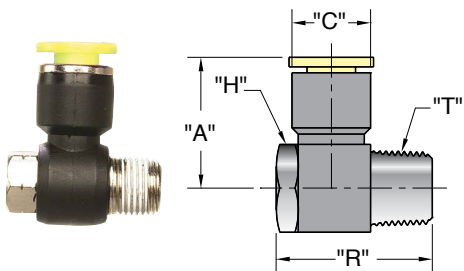

Tubería	Rosca "T"	No. de parte	"A"	"C"	"R"	"H" Hex.	
5/32"	#10-32 1/8" NPT	PQ-UE05N	0.820"	0.410"	0.790"	5/16"	
		PQ-UE05P	0.920"			7/16"	
4 mm*	M5 x 0.8 R1/8	PQ-UE04M5	0.831"	0.410"	0.790"	8 mm	
		PQ-UE04MR	0.921"			10 mm	
6 mm*	M5 x 0.8 R1/8 R1/4	PQ-UE06M5	0.976"	0.953"	0.790"	12 mm	
		PQ-UE06MR				1.059"	14 mm
1/4"	#10-32 1/8" NPT 1/4" NPT	PQ-UE08N	0.990"	0.940"	0.790"	1/2"	
		PQ-UE08P				1.020"	9/16"
5/16"	1/8" NPT 1/4" NPT 3/8" NPT	PQ-UE10P	1.120"	0.580"	1.020"	9/16"	
		PQ-UE10Q				1.430"	11/16"
8 mm*	R1/8 R1/4 R3/8	PQ-UE08MR	1.120"	0.580"	1.000"	14 mm	
		PQ-UE08M2				1.410"	
3/8"	1/4" NPT 3/8" NPT	PQ-UE12Q	1.320"	0.720"	1.180"	11/16"	
		PQ-UE12W				1.430"	

Conector en Y

(paquete de 5 unidades)